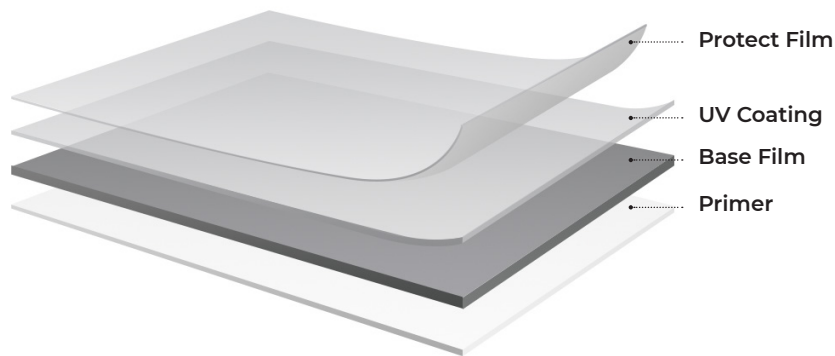

Thermoforming

Our products are the ideal solution for flat lamination and for wrapping for Indoor Furniture. In order to match global customers' needs, we provide a wide range of products with various surfaces such as High Glossy, Soft touch and MAT emboss. We always put the best effort into developing new patterns and surfaces for our customers.

For thermoforming, our Soft touch products are another solution for Vacuum press and Membrane. We also supply various patterns and designs for thermoforming

Structure

Solid Soft Touch

Product Specification

Index	Test Methode	Unit	Specification				Tolerance
			High Glossy	Soft Touch	UV+Emboss Product	Metallic Foils	
Thickness	EN ISO 11833-2	mm	0.25~0.45mm	0.2~0.35mm	0.2~0.3mm	0.2~0.3mm	+0.02
Width		mm	1260 +/-5mm	1260 +/-5mm	1260 +/-5mm	1260 +/-5mm	
Glossy	60 Glossy Meter		>=87	<=5	Various Glossy level	Various Glossy level	
Scratch Resistance	Pencil Test	H	H	H	3H	1H	
Surface Energy	Mishimishi Test Pencil	Dyne	>=38	>=38	>=38	>=38	+2
Chemical Resistance (HCl 5%, NaOH 5%)	(10 Cycles Rubbing X Room Temperature)		No Change	No Change	No Change	No Change	
Color Tolerance	Colorlite SPH 850		Light colors <= 0,65, Dark colors <=1.0				

* We have special serious