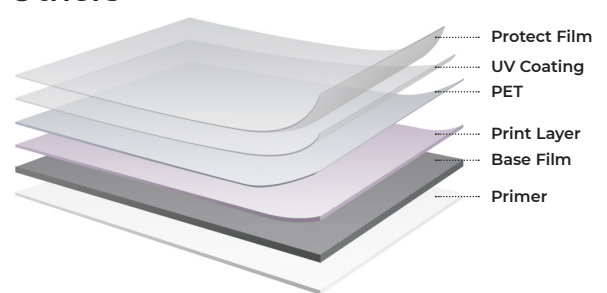

2023/2024

Surface Deco Sheets

This collection is classified by design.

High Glossy Soft Touch Metallic Design Selection
Pearl Color Selection Natural Design Selection

Product Specification

Flat Lamination

Our products are the idea solution for flat lamination and for wrapping for Indoor Furnitures. In order to match global customers' need, we provide wide range of products with various surface such as High Glossy, Soft touch, Metallic effect and MAT emboss. We always put the best effort to develop new patterns and Surface for our customers.

Structure

Solid

Others

Anti-Scratch Mat

Product Specification

Index	Test Methode	Unit	Specification				Tolerance
			High Glossy	Soft Touch	UV+Emboss Product	Metallic Foils	
Thickness	EN ISO 11833-2	mm	0.25~0.45mm	0.2~0.35mm	0.2~0.3mm	0.2~0.3mm	+0.02
Width		mm	1260 +/-5mm	1260 +/-5mm	1260 +/-5mm	1260 +/-5mm	
Glossy	60 Glossy Meter		>=87	<=5	Various Glossy level	Various Glossy level	
Scratch Resistance	Pencil Test	H	H	H	3H	1H	
Surface Energy	Mishimishi Test Pencil	Dyne	>=38	>=38	>=38	>=38	+2
Chemical Resistance (HCl 5%, NaOH 5%)	(10 Cycles Rubbing X Room Temperature)		No Change	No Change	No Change	No Change	
Solvent Resistant (Toluene, MEK, Methanol)	(10 Cycles Rubbing X Room Temperature)		No Change	No Change	No Change	No Change	
Color Tolerance	Colorlite SPH 850		Light colors <= 0,65, Dark colors <=1.0				