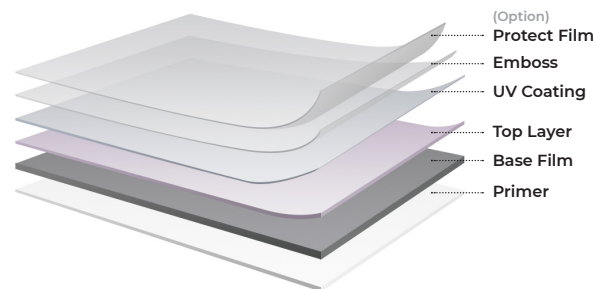

2023/2024

Surface Deco Sheets

This collection is classified by design.

High Glossy Soft Touch Metallic Design Selection
Pearl Color Selection Natural Design Selection

Product Specification

Flat Lamination

Our products are the idea solution for flat lamination and for wrapping for Indoor Furnitures. In order to match global customers' need, we provide wide range of products with various surface such as High Glossy, Soft touch, Metallic effect and MAT emboss. We always put the best effort to develop new patterns and Surface for our customers.

Structure

Solid

Others

Anti-Scratch Mat

Product Specification

Index	Test Methode	Unit	Specification				Tolerance
			High Glossy	Soft Touch	UV+Emboss Product	Metallic Foils	
Thickness	EN ISO 11833-2	mm	0.25~0.45mm	0.2~0.35mm	0.2~0.3mm	0.2~0.3mm	+0.02
Width		mm	1260 +/-5mm	1260 +/-5mm	1260 +/-5mm	1260 +/-5mm	
Glossy	60 Glossy Meter		>=87	<=5	Various Glossy level	Various Glossy level	
Scratch Resistance	Pencil Test	H	H	H	3H	1H	
Surface Energy	Mishimishi Test Pencil	Dyne	>=38	>=38	>=38	>=38	+2
Chemical Resistance (HCl 5%, NaOH 5%)	(10 Cycles Rubbing X Room Temperature)		No Change	No Change	No Change	No Change	
Solvent Resistant (Toluene, MEK, Methanol)	(10 Cycles Rubbing X Room Temperature)		No Change	No Change	No Change	No Change	
Color Tolerance	Colorlite SPH 850		Light colors <= 0,65, Dark colors <=1.0				